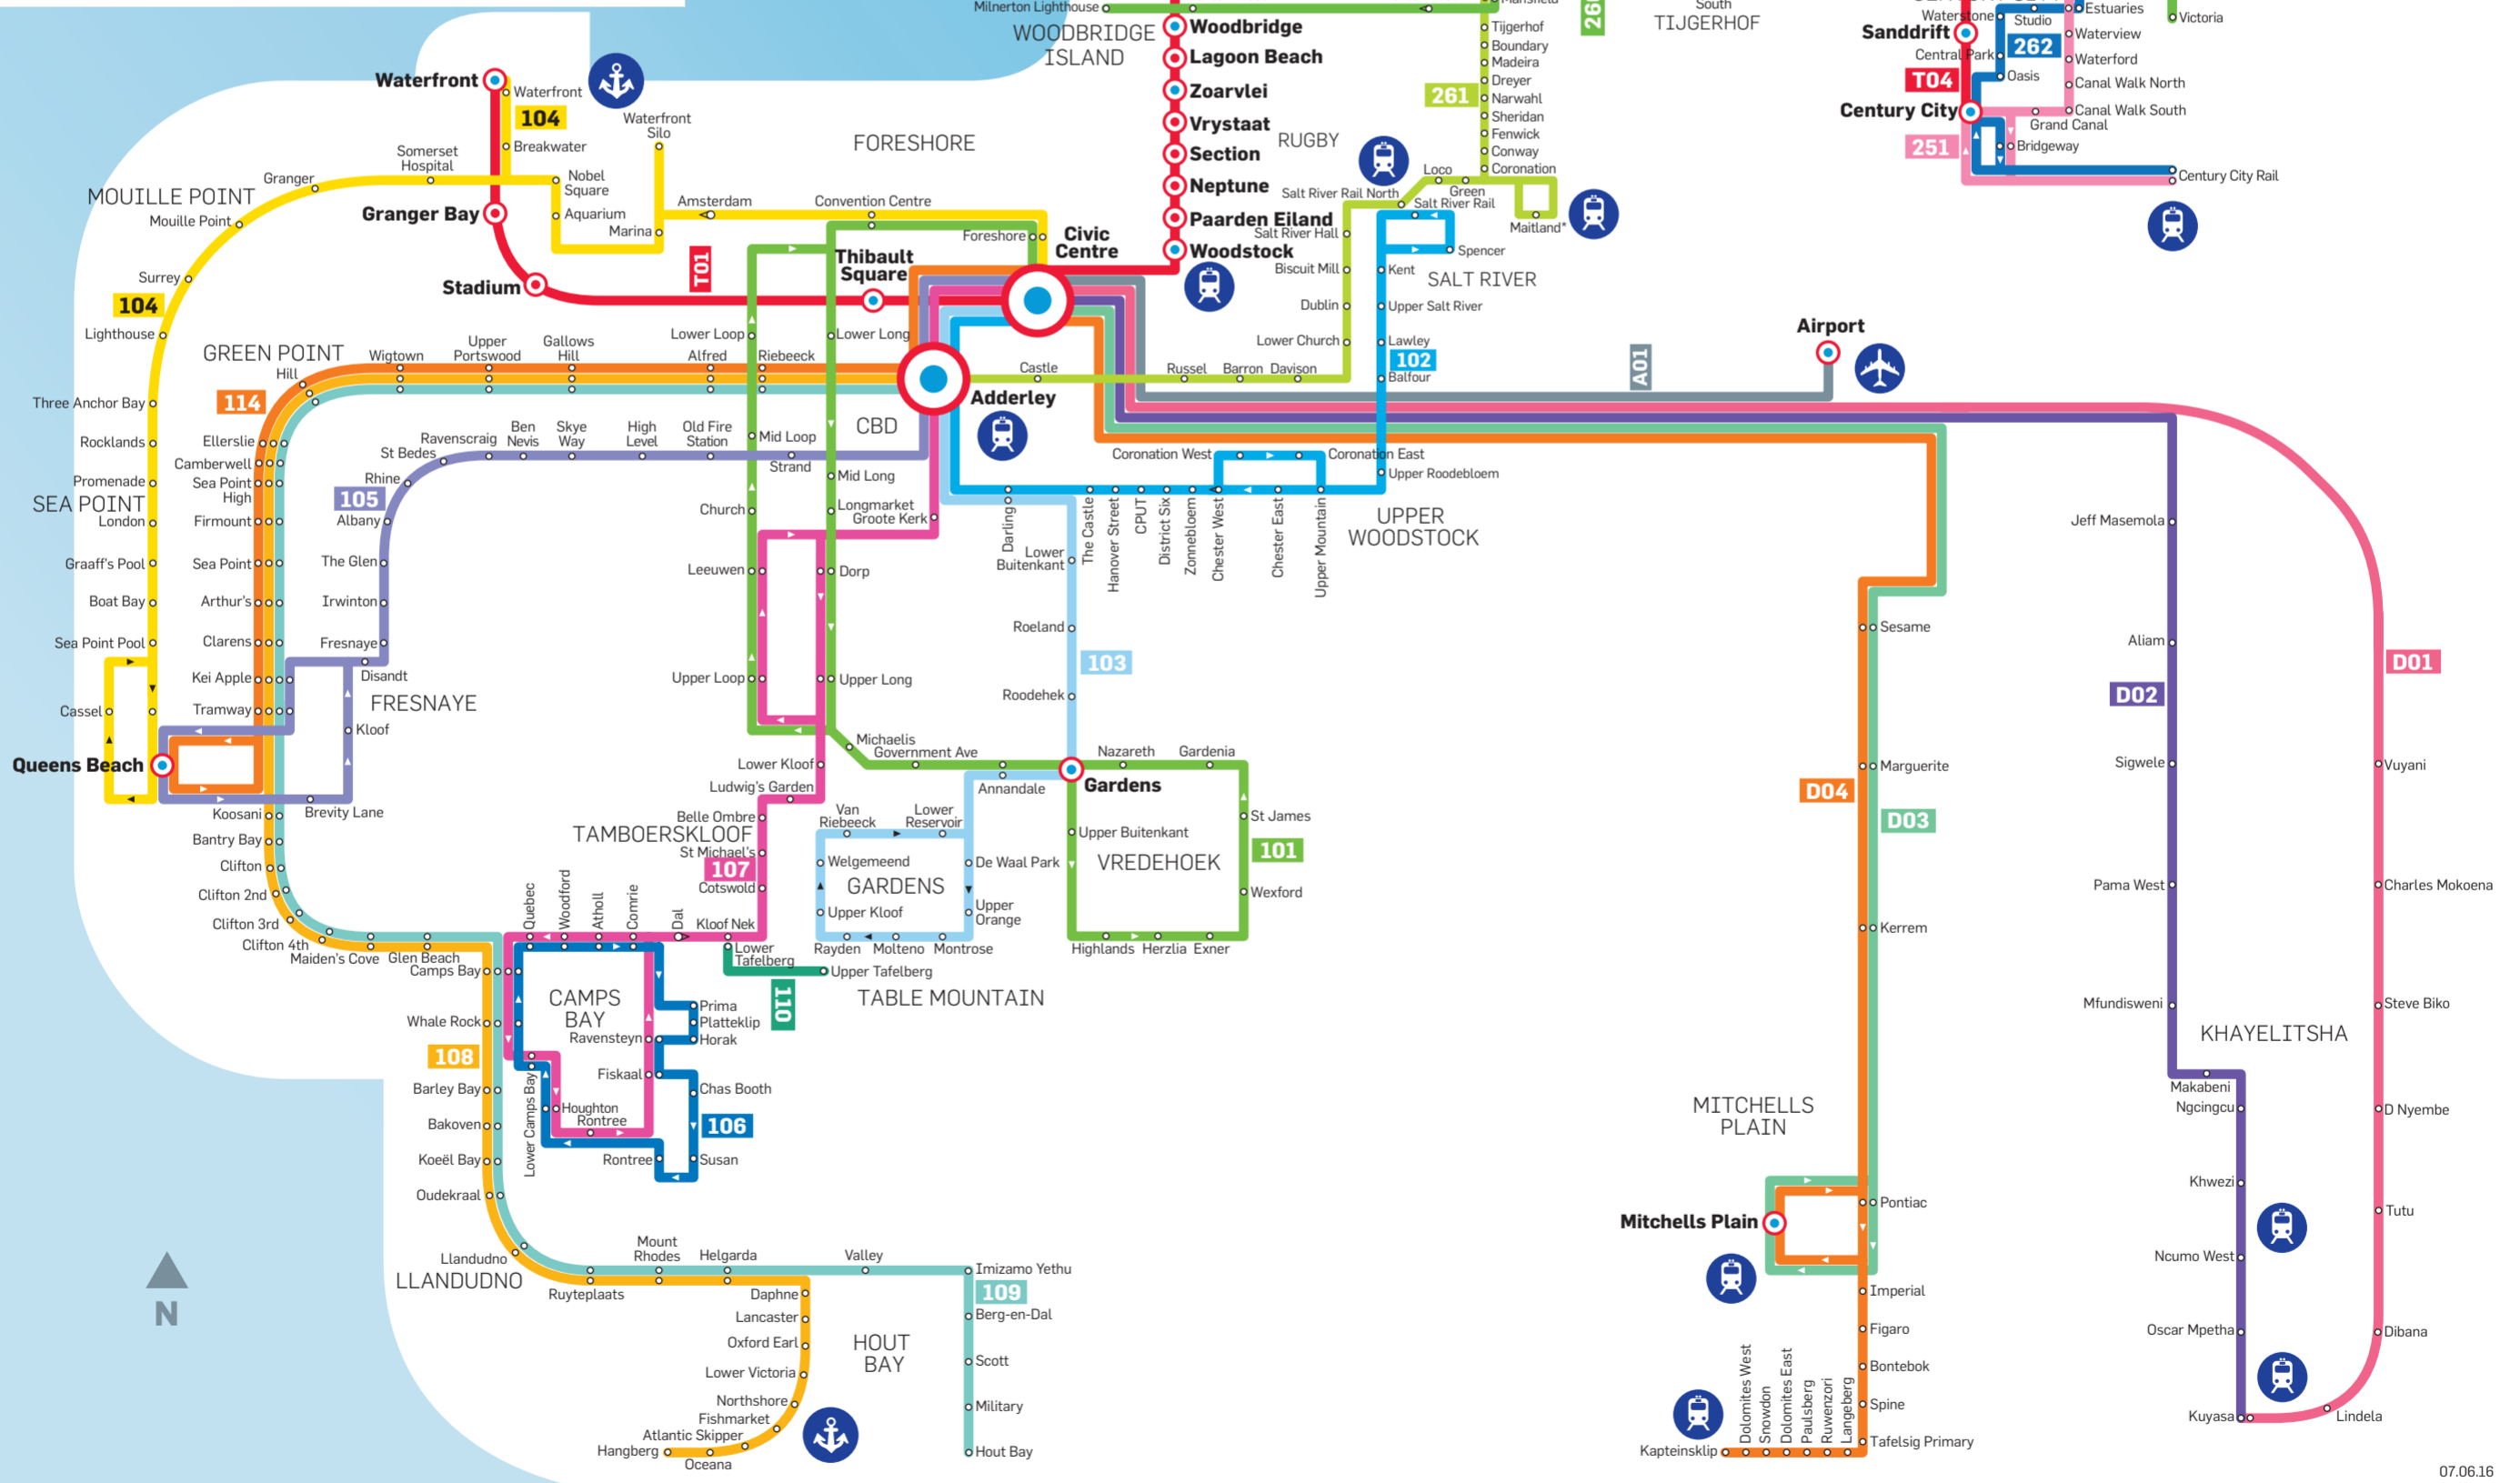

- Station
- Station with myconnect services
- Stop
- Stop only accessible in direction indicated

07.06.16

MyCiTi Bus
Transport4CapeTown

@MyCiTiBus
@Transport4CT

Call the Transport Information Centre (toll-free 24/7)
0800 65 64 63 www.myciti.org.za